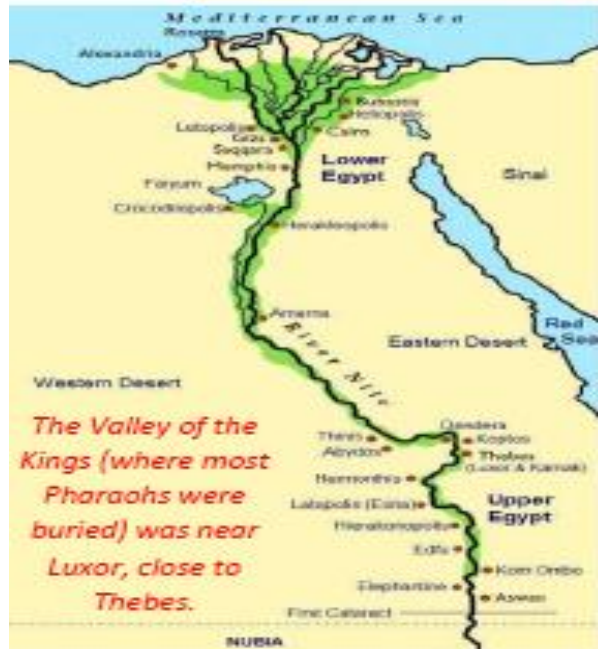

Area near the River Nile that flooded was known as the Black Land. Areas further away were known as the Red Land. They relied on the Nile's flood to grow crops and farm.

Famous & important Pharaohs		
1	Narmer	Said to be the first Pharaoh of all Egypt, around 3150 BCE. Also known as Warrior Menes.
2	Khufu	Pharaoh responsible for the building of the Great Pyramid at Giza.
3	Hatshepsut	First and longest-reigning female Pharaoh.
4	Tutankhamun	Youngest Pharaoh, famed for his burial tomb in the Valley of the Kings (mask, left).
5	Ramses II	Often known as Ramses the Great, his mummy still rests in Cairo's Egyptian Museum. Built more statues and temples than any other!
6	Cleopatra VII	Often considered the last Pharaoh of Egypt. Kept power by making alliances with famous Romans such as Mark Antony & Julius Caesar.

Timeline of Key Events:	
All dates below are approximate	
Old Kingdom:	2600 BCE - 2100 BCE
Middle Kingdom:	2000 BCE - 1650 BCE
New Kingdom:	1540 BCE - 1075 BCE
7500 BCE	First settlers in Nile valley
3500 BCE	First use of hieroglyphic symbols
3100 BCE	Narmer unites regions of Lower and Upper Egypt.
2650 BCE	First step pyramid built
2550 BCE	Pyramids at Giza built
2335 BCE	Pyramid texts written (magical spells to protect pharaohs)
1472 BCE	Hatshepsut becomes caretaker ruler. (Later declares herself pharaoh)
1336 BCE	Tutankhamun becomes pharaoh
1279 BCE	Ramses II becomes pharaoh
1100 BCE	Upper & Lower Egypt split
332 BCE	Alexander the Great conquers Egypt
196 BCE	Rosetta stone carved
1279 BCE	Ramses II becomes pharaoh
30 BCE	Egypt becomes a Roman Province
1922 CE	Carter discovers Tutankhamun's tomb